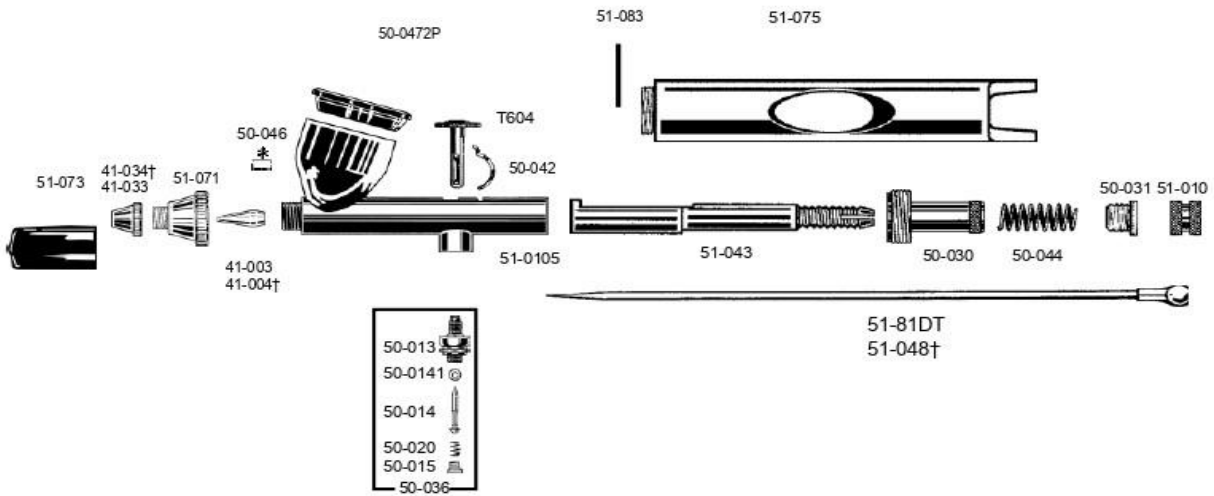

**MODEL 105™ Patriot™ AIRBRUSH**

PART NO.	DESCRIPTION	PART NO.	DESCRIPTION
<a href="#">41-003</a>	Fine Tip	<a href="#">50-0472P</a>	100-LG Colour Cup Cap
<a href="#">41-004</a>	Medium Tip	<a href="#">51-81DT</a>	Fine Needle (51-047)
<a href="#">41-033</a>	Fine Spray regulator	<a href="#">51-048</a>	Medium Needle
<a href="#">41-034</a>	Medium Spray regulator	<a href="#">51-010</a>	Needle Chuck
<a href="#">41-044</a>	Fine Conversion Kit	51-0105	Shell with Needle bearing
<a href="#">41-045</a>	Medium Conversion Kit	<a href="#">51-043</a>	Needle Tube
<a href="#">50-036</a>	Valve Assembly Complete	<a href="#">51-071</a>	Head
<a href="#">50-013</a>	Valve Casing	51-073	Protective Cap
<a href="#">50-0141</a>	O Ring for plunger	51-075	Counter Balance Handle
<a href="#">50-014</a>	Plunger including O Ring	<a href="#">51-083</a>	O Ring for Handle
<a href="#">50-020</a>	Plunger Spring	<a href="#">T604</a>	Trigger
<a href="#">50-015</a>	Valve Screw		
<a href="#">50-030</a>	Tube Shank		
<a href="#">50-031</a>	Spring Screw		
<a href="#">50-042</a>	Back Lever		
<a href="#">50-044</a>	Needle tube spring		
<a href="#">50-046</a>	PTFE Needle bearing		